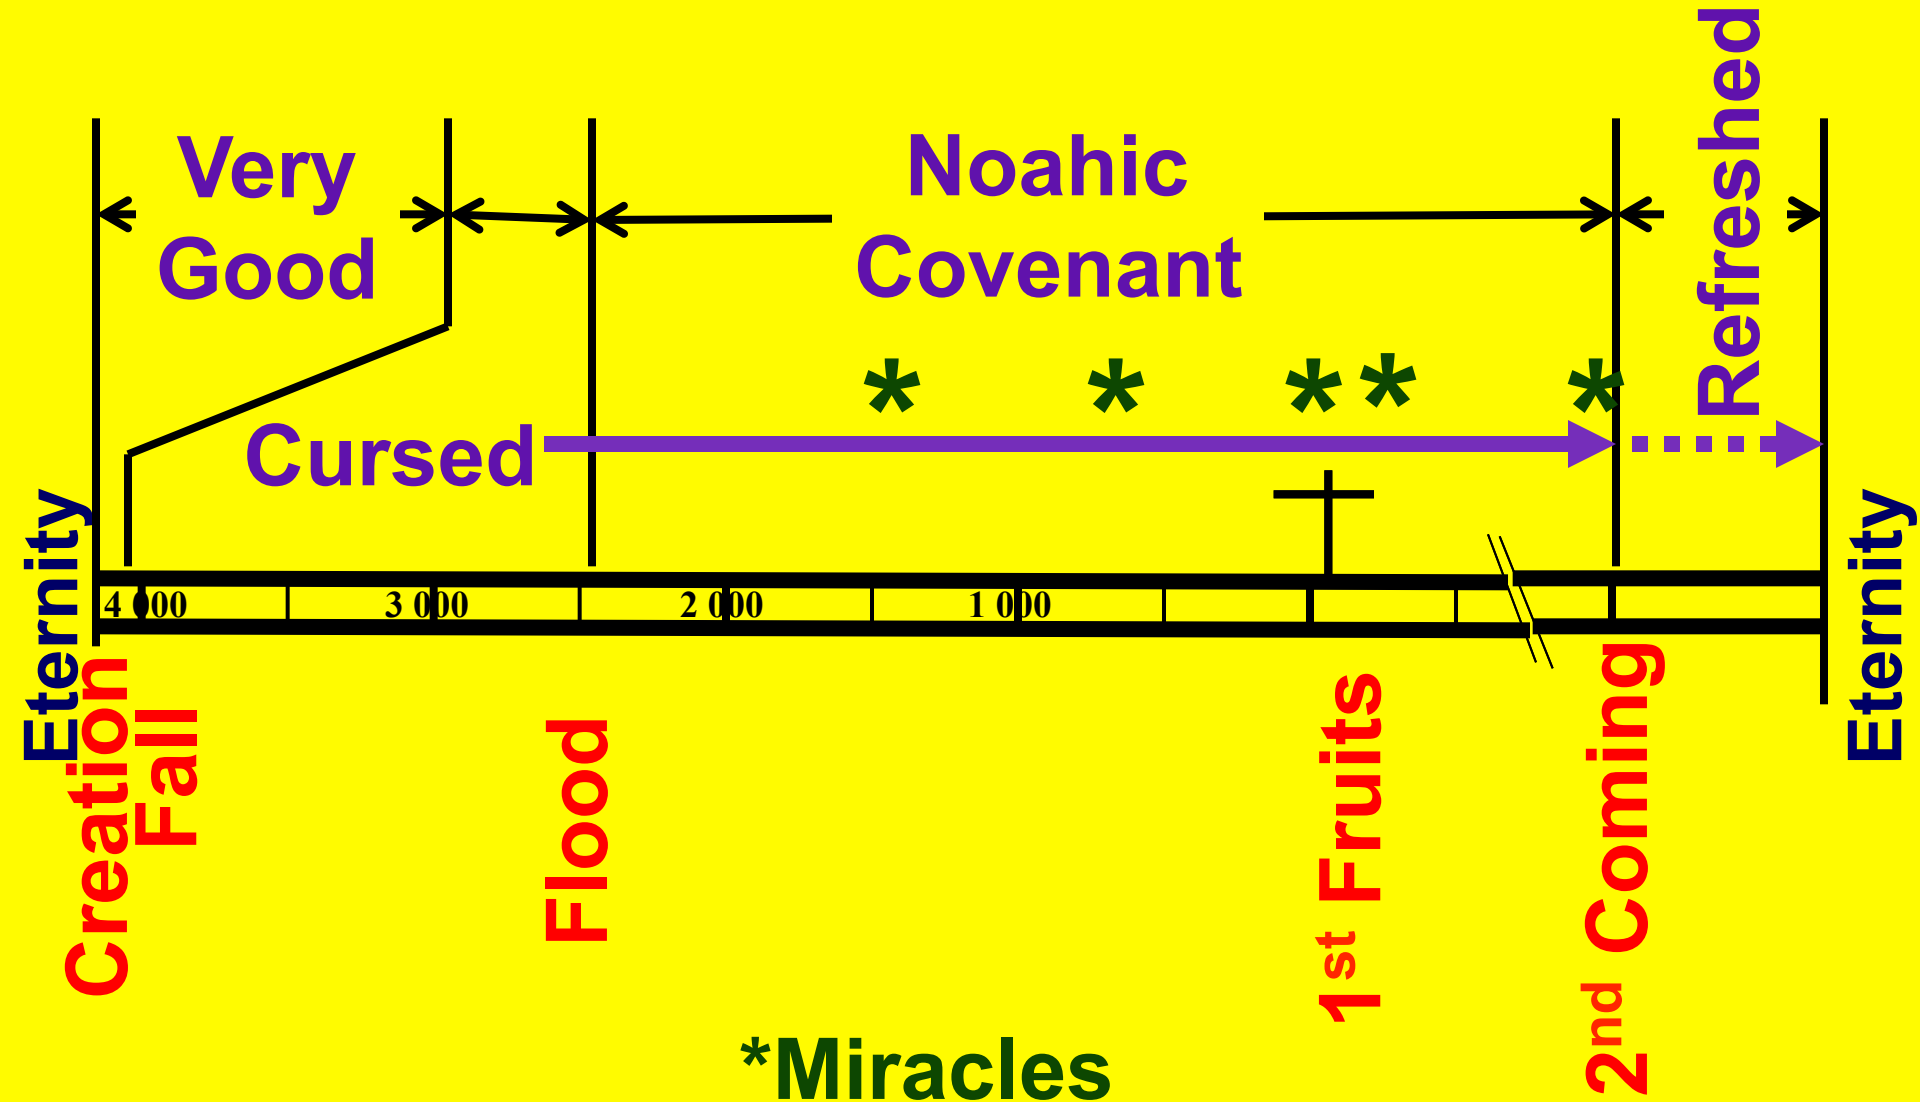

RADICAL CHANGES