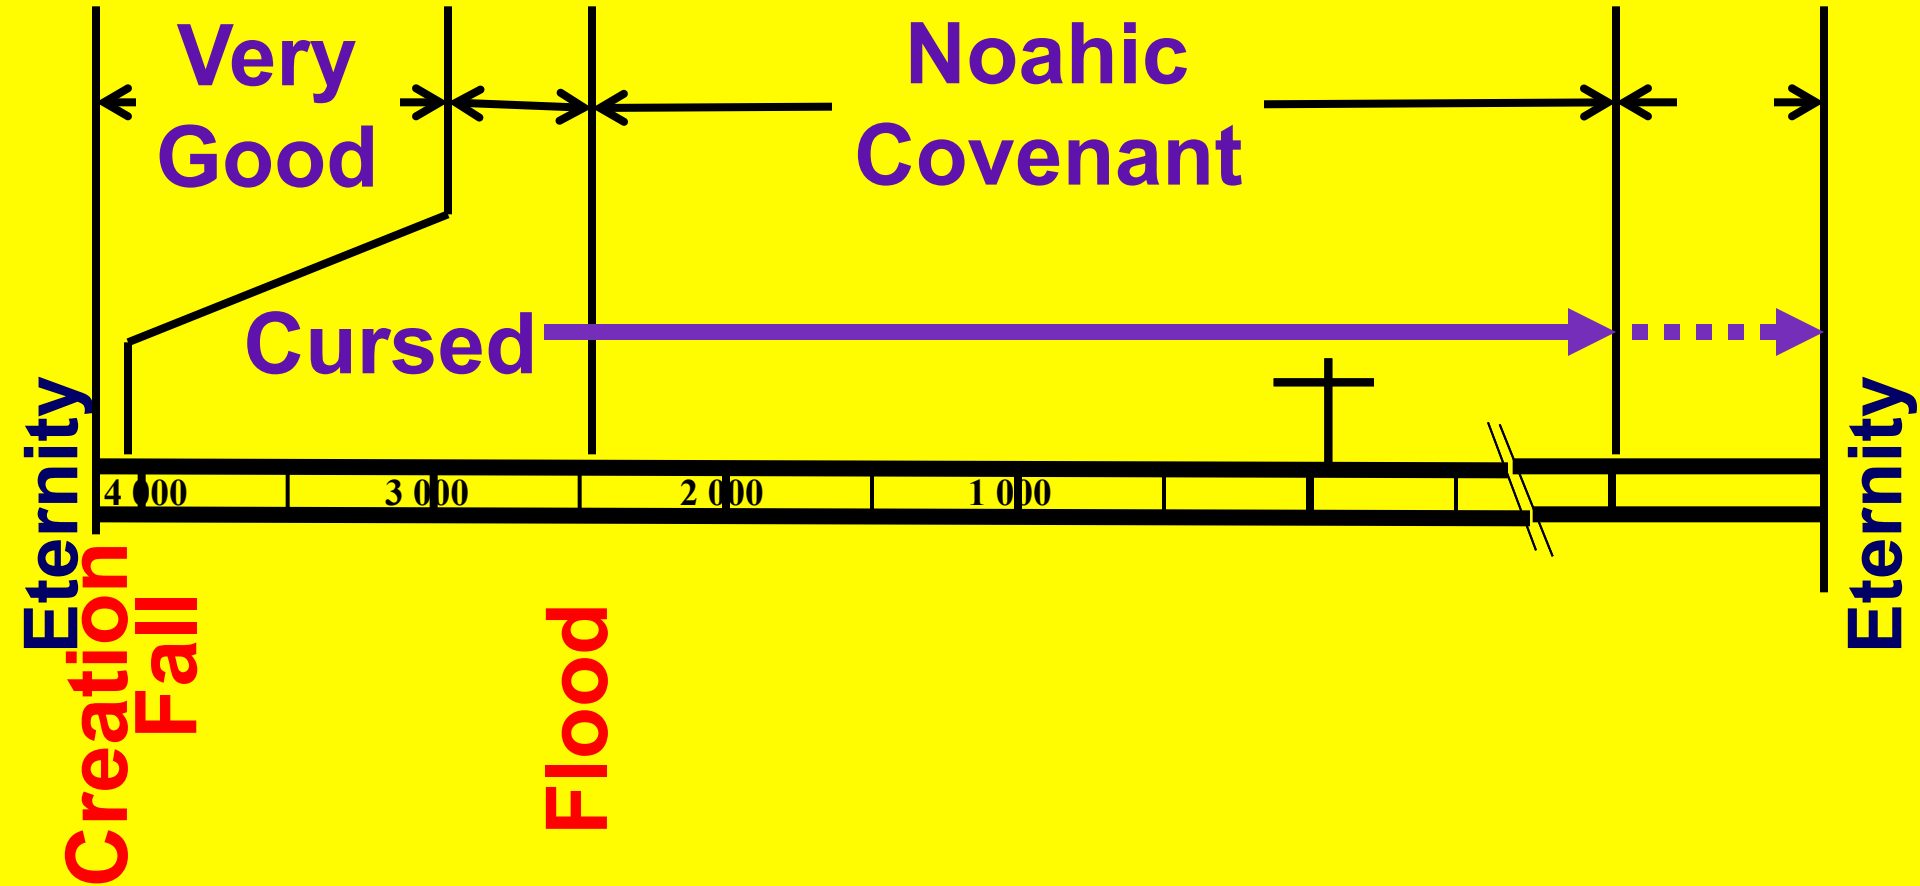

RADICAL CHANGES