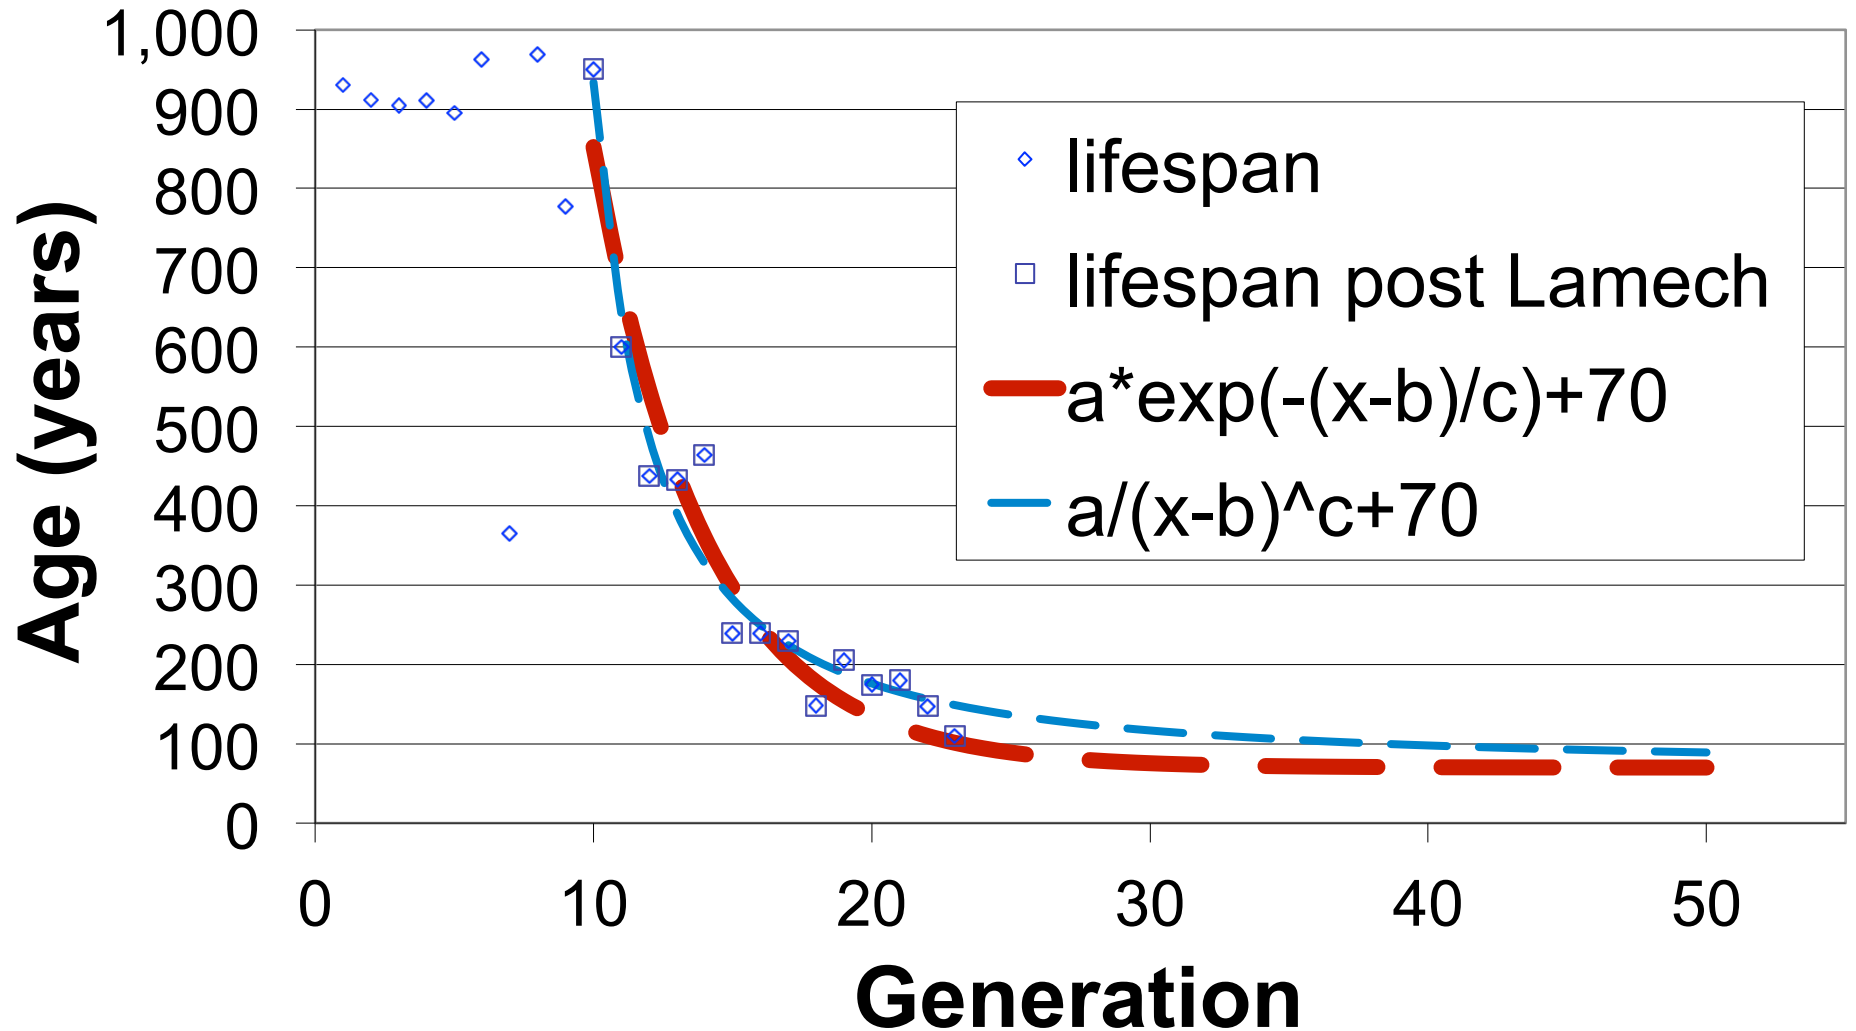

LONGEVITY

Decay Curve for Tritium

Amount of radioactivity vs time

Steady State

Flood

Steady State

LIFESPAN DECLINE

2Pet 3:3-13