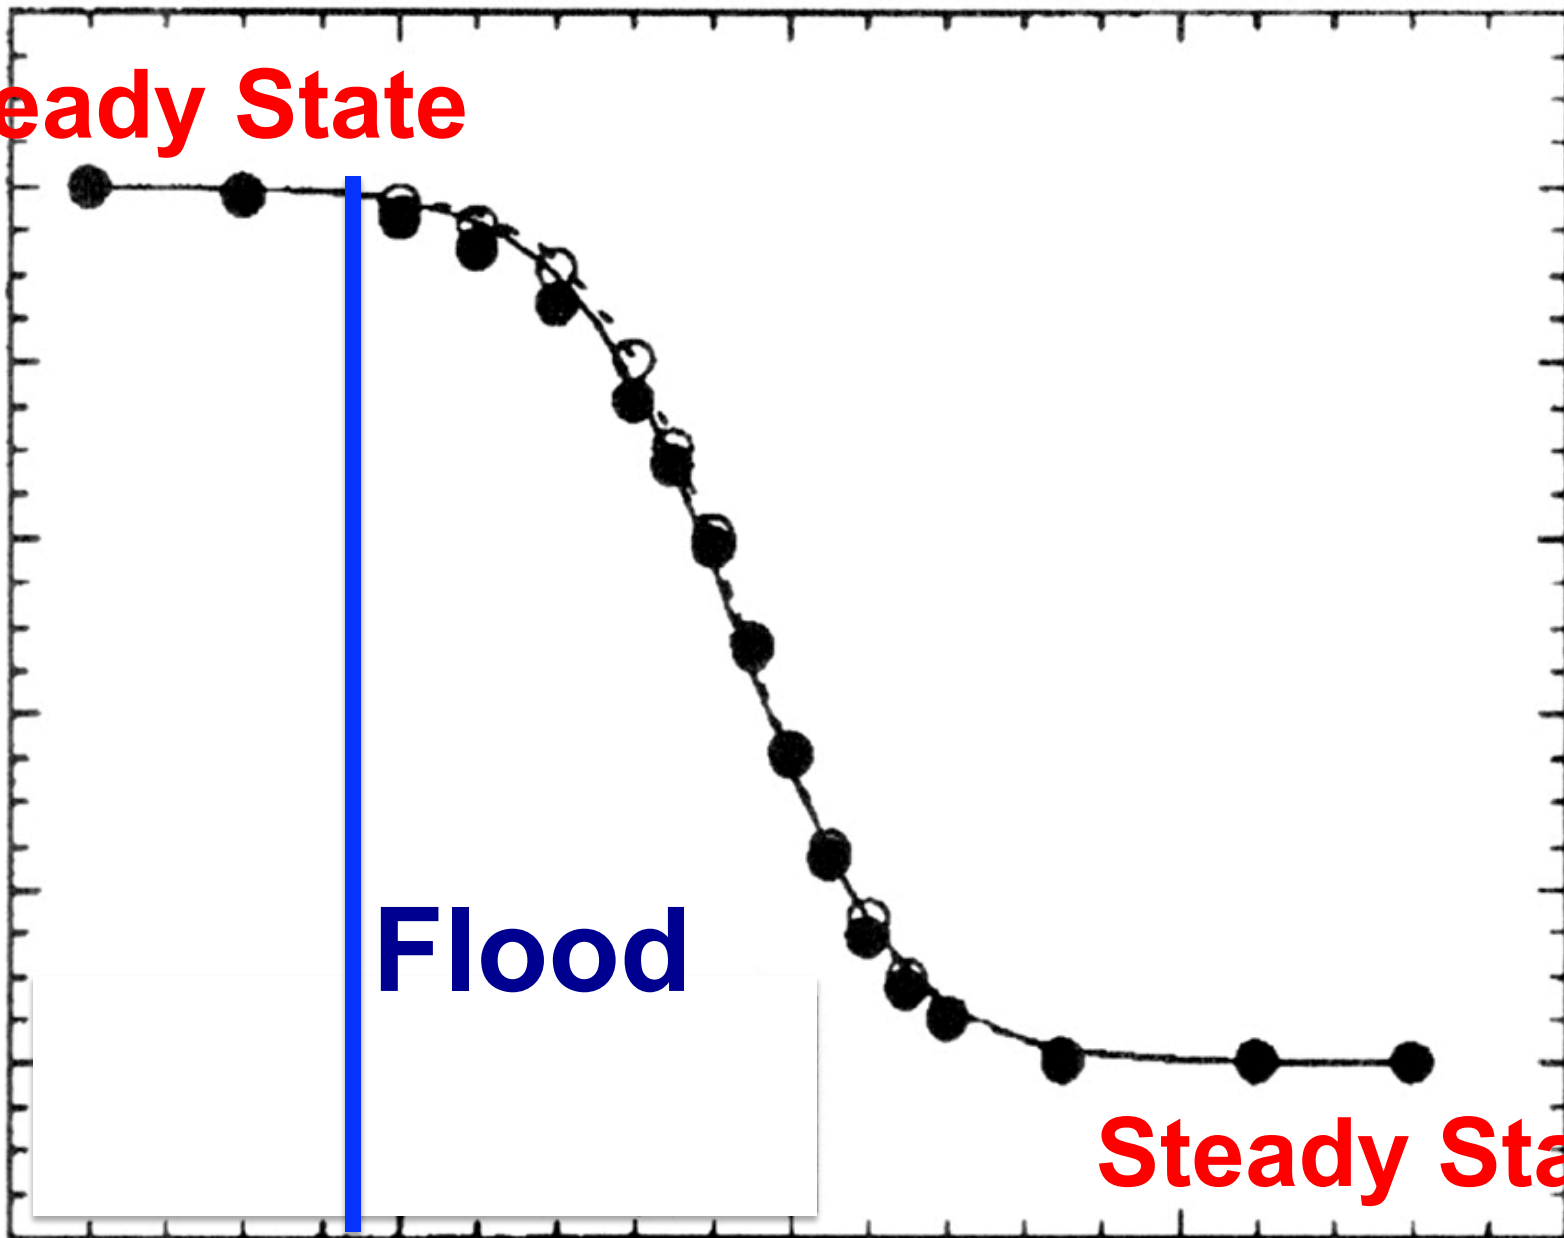

LONGEVITY

Decay Curve for Tritium

Amount of radioactivity vs time

Steady State

Flood

Steady State

LIFESPAN DECLINE

2Pet 3:3-13